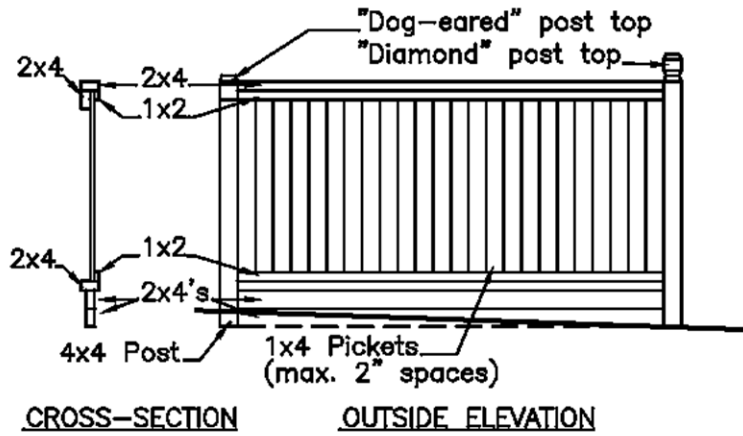

EXHIBIT A-1
DECLARATION OF PERSIMMON POINTE
APPROVED FENCE STYLES
 (See Amendment to Declaration of Persimmon
 Pointe for additional information.)

Standard Picture Frame

Specifications:

- Top and bottom rails to be horizontal.
- Bottom of pickets sloped to match grade.
- Fence sections step down to follow grade.
- Cedar may be untreated and allowed to weather or may be treated with protective sealer in "Natural Cedar Tone" color (or equivalent).

Modified Picture Frame

Black Metal
(Wrought Iron or Powder-Coated Steel)