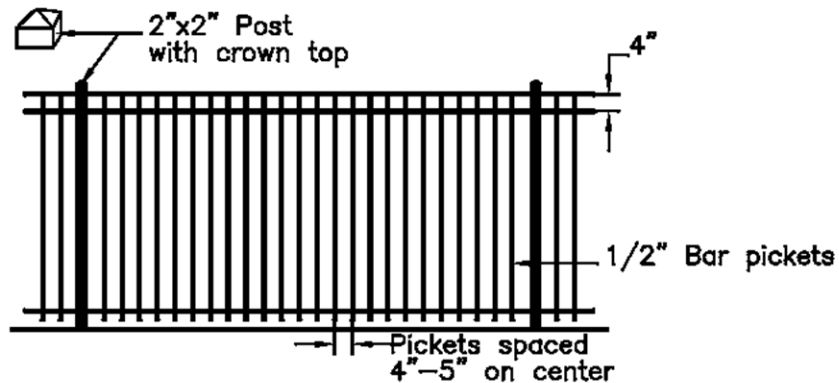

EXHIBIT A-1
DECLARATION OF PERSIMMON POINTE
APPROVED FENCE STYLES
 (See Amendment to Declaration of Persimmon
 Pointe for additional information.)

Standard Picture Frame

Specifications:

- Top and bottom rails to be horizontal.
- Bottom of pickets sloped to match grade.
- Fence sections step down to follow grade.
- Cedar may be untreated and allowed to weather or may be treated with protective sealer in "Natural Cedar Tone" color (or equivalent).

Modified Picture Frame

Black Metal
(Wrought Iron or Powder-Coated Steel)