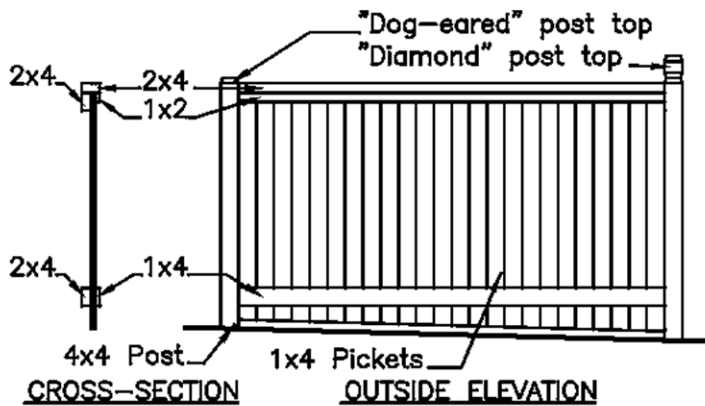

EXHIBIT A-1
DECLARATION OF PERSIMMON POINTE
APPROVED FENCE STYLES
 (See Amendment to Declaration of Persimmon
 Pointe for additional information.)

Standard Picture Frame

Specifications:

- Top and bottom rails to be horizontal.
- Bottom of pickets sloped to match grade.
- Fence sections step down to follow grade.
- Cedar may be untreated and allowed to weather or may be treated with protective sealer in "Natural Cedar Tone" color (or equivalent).

Modified Picture Frame

Black Metal
(Wrought Iron or Powder-Coated Steel)